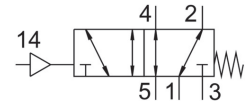

Разпределител Festo пневматичен -0.9-10 bar, 1/4", 1300 л/мин, VUWS-L25-M52-M-G14

Feature	Value
Valve function	5/2, monostable
Material of screws	Steel, galvanized
Lap	Overlap
Actuation type	Pneumatic
Valve size	26.5 mm
Standard nominal flow rate	1300 l/min
Pneumatic working port	G1/4
Operating pressure	-0.9 bar ... 10 bar
Design	Piston gate valve
Reset method	Mechanical spring
Certification	c UL us - Recognized (OL)
Nominal width	6.9 mm
Type code	VUWS
Exhaust air function	With flow control option
Sealing principle	Soft
Mounting position	Any
Manual override	None
Type of control	Direct
Pilot air supply port	Internal
Flow direction	Reversible
Symbol	00991029
Pilot pressure	2.5 bar ... 10 bar
Switching time off	42 ms
On switching time	10 ms
Explosion prevention and protection	Observe the information on the certificate Zone 1 (ATEX) Zone 2 (ATEX) Zone 21 (ATEX) Zone 22 (ATEX)
Operating medium	Compressed air as per ISO 8573-1:2010 [7:4:4]
Information on operating and pilot media	Operation with oil lubrication possible (required for further use)
Vibration resistance	Transport application test with severity level 2 as per FN 942017-4 and EN 60068-2-6
Shock resistance	Shock test with severity level 2 as per FN 942017-5 and EN 60068-2-27
Corrosion resistance class (CRC)	2 - Moderate corrosion stress
Temperature of medium	-10 °C ... 60 °C
Pilot medium	Compressed air as per ISO 8573-1:2010 [7:4:4]

Feature	Value
Ambient temperature	-10 °C ... 60 °C
Product weight	330 g
Type of mounting	Optionally: On terminal strip With through-hole
Venting hole connection	Not ducted
Pilot air port 14	M5
Pneumatic connection 1	G1/4
Pneumatic connection 2	G $\frac{1}{4}$
Pneumatic connection 3	G1/4
Pneumatic connection 4	G1/4
Pneumatic connection 5	G1/4
Note on materials	RoHS-compliant
Seals material	HNBR NBR
Housing material	Die-cast aluminum Painted
Piston slide material	Wrought aluminum alloy